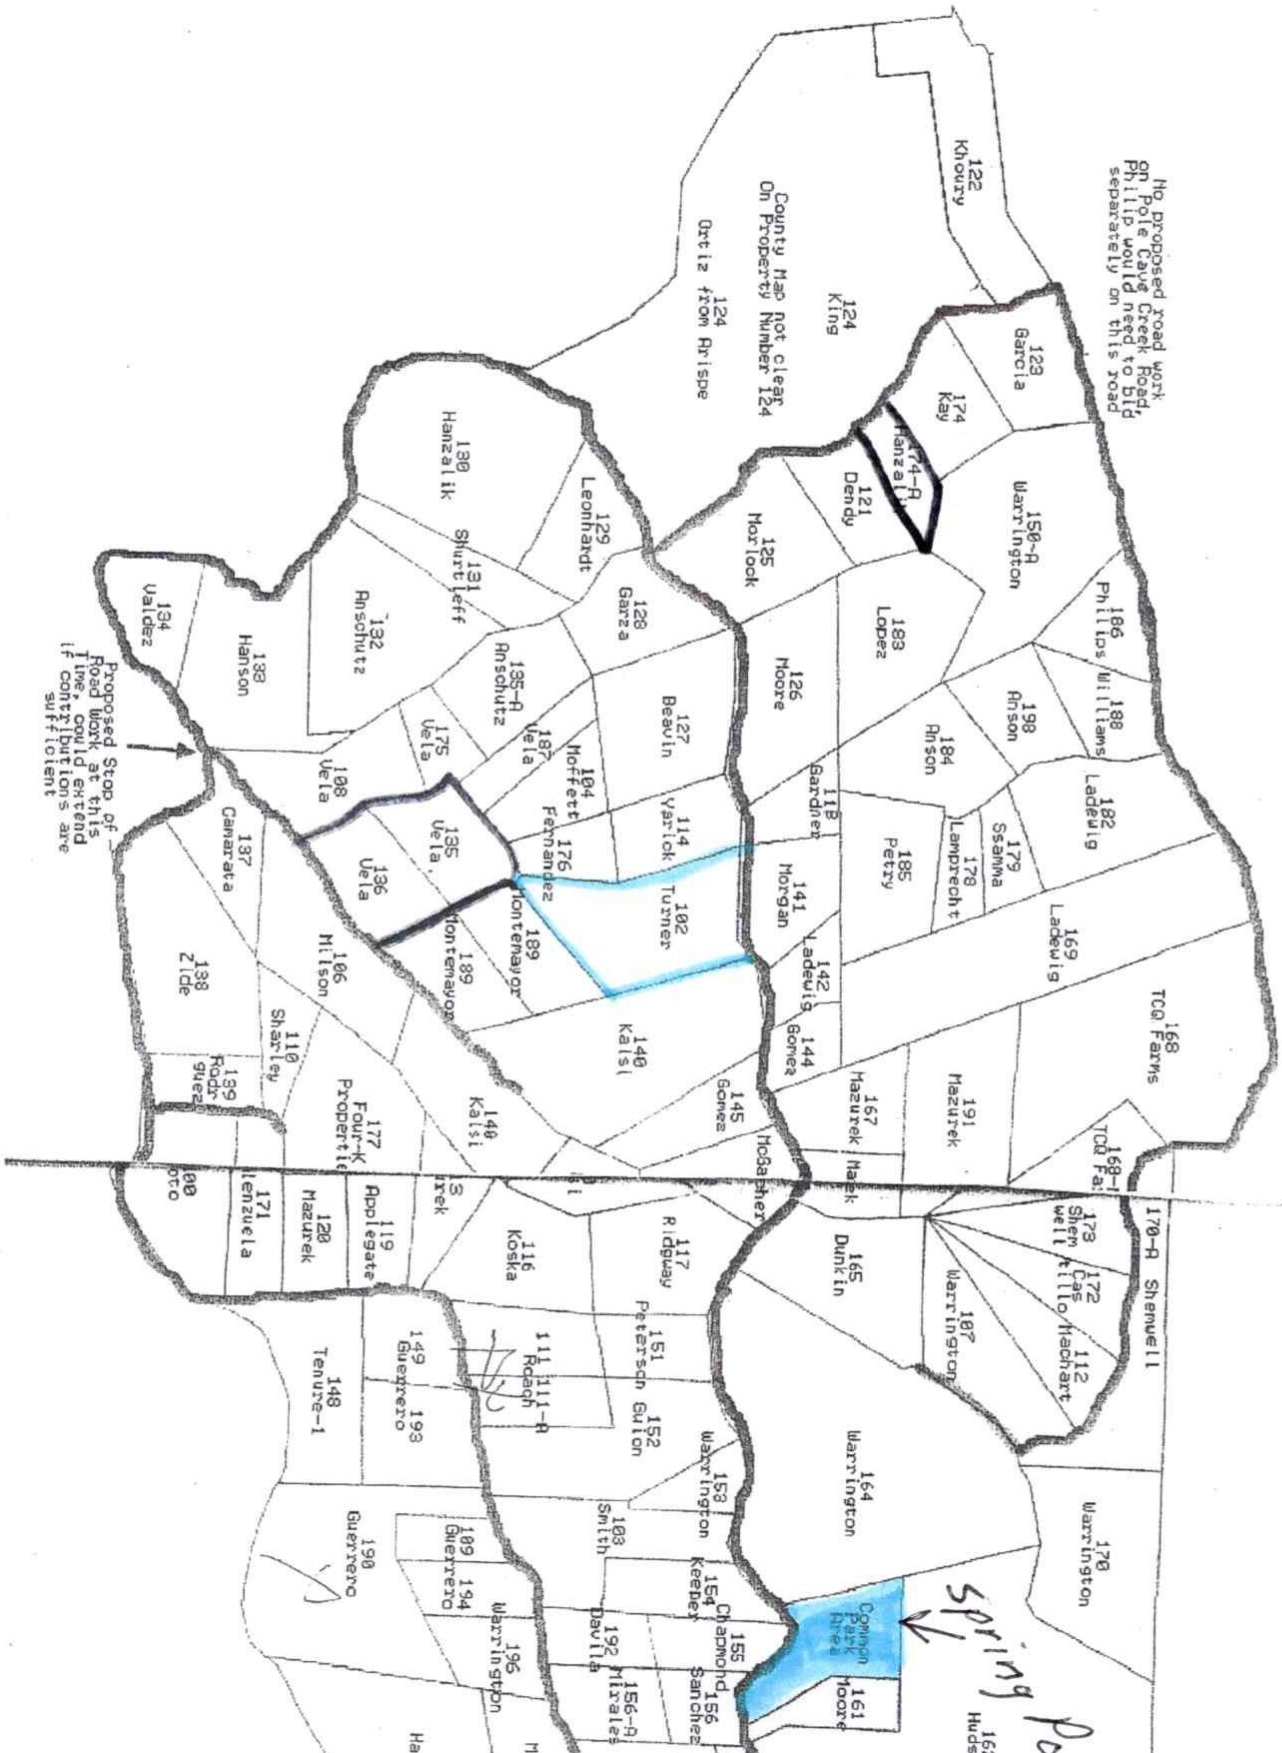

5 ACRES, LOT 174
 SPRING COUNTRY RANCH
 LEAKEY, TX 78873

REAL ESTATE IS OUR BUSINESS.....
 OUR ONLY BUSINESS!

FEATURES

- *Very wooded*
- *No structures*
- *No water well or septic*
- *Many cedars*
- *Few oaks*
- *No fencing*
- *No electricity*
- *Undeveloped*
-

**FRIO CANYON
 REAL ESTATE**

230 S. US HWY. 83
 P.O. BOX 1489
 LEAKEY, TX 78873

830-232-4500 OFC
 830-232-4501 FAX

INFO@FRIOCANYONREALESTATE.COM
 WWW.FRIOCANYONREALESTATE.COM

A 5 acre tract lots of cedars and a few oaks mixed in. This subdivision is located north of Leakey about 10 miles. A place to enjoy with the whole family, build a cozy cabin or just enjoy camping. Also enjoy the cold spring feed pond, which is down road about 2 miles away. Property starts off gently, then drops off toward the back, makes a great hunting place.

\$24,900.

No proposed road work on Pecos Creek Road. Phillip would need to bid separately on this road

County Map not clear On Property Number 124 Ortiz from Arispe

Proposed Stop of Road work at this line, could extend if contributions are sufficient

Spring Pecos

Dominick Park Moore

Warrington

Warrington

Warrington

Warrington

Warrington

Warrington